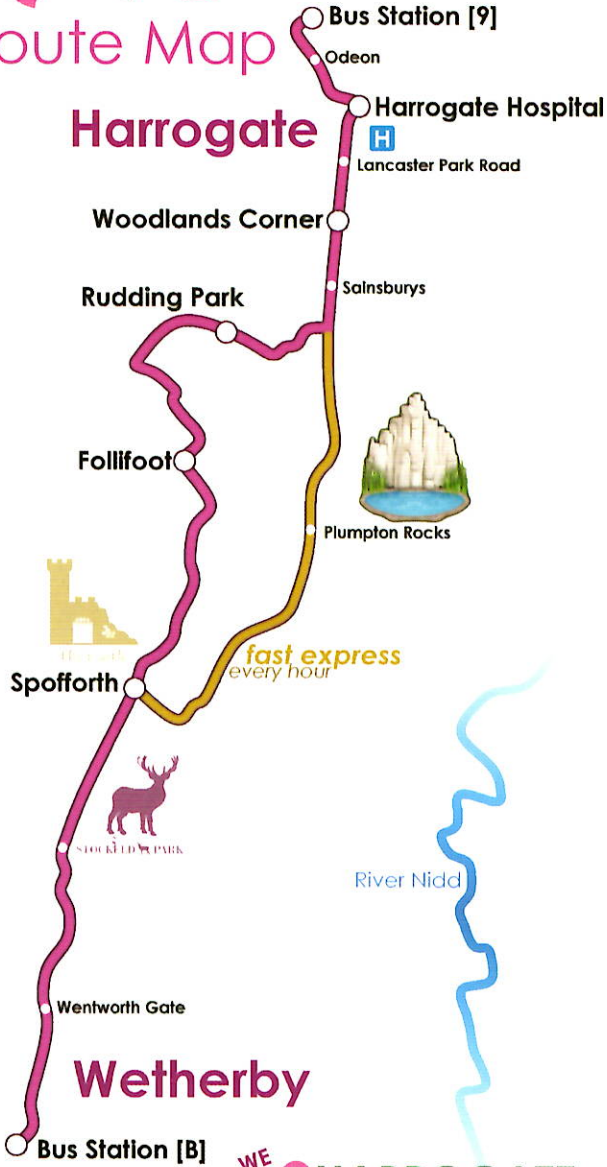

# x70 Route Map

**are you a student?**  
Did you know we operate school buses to St Aidans, St John Fisher & King James' School. Visit our website for more details.  
[www.connexionsbuses.com](http://www.connexionsbuses.com)

**WE HARROGATE**  
Knaresborough & Wetherby too!  
all day from **£4**

travel smart.... travel with **the connex factor**