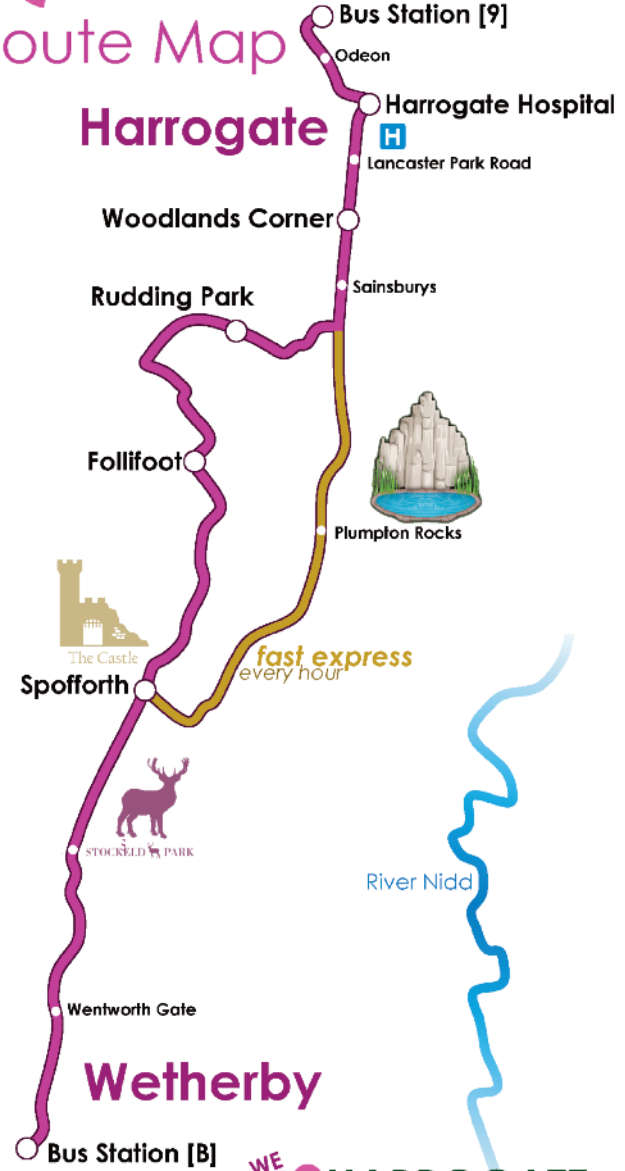

velvetconnex**ion**

x70

- ▶ Harrogate
- ▶ Rudding Park
- ▶ Follifoot
- ▶ or fast express via Plumpton Rocks
- ▶ Spofforth
- ▶ Wetherby

towards Wetherby Bus Station via Woodlands Corner & Spofforth

Monday to Saturday
except Public Holidays

NS																		
Harrogate Bus Station [9]	0750	0830	0855	0930	0955	1030	at these minutes past each hour		55	30	until		1555	1630	1655	1730	1755	1830
Woodlands Corner	0757	0837	0902	0937	1002	1037			02	37			1602	1637	1702	1737	1802	1837
Rudding Park	0801	FAST	FAST	0941	FAST	1041			FAST	41			FAST	1641	FAST	1741	FAST	FAST
Follifoot, Post Office	0805	VO A661	VO A661	VO A661	VO A661	VO A661			VO A661	45			VO A661	1645	VO A661	1745	VO A661	VO A661
Spofforth, The Railway Inn	0810	0843	0908	0950	1008	1050			08	50			1608	1650	1708	1750	1808	1843
Wetherby Bus Station	0815	0855	0915	0958	1015	1058			15	58			1615	1658	1715	1758	1815	1850

towards Harrogate Bus Station via Spofforth & Woodlands Corner

Monday to Saturday
except Public Holidays

NS		NS																
Aire Road SJF Sch only		0735				at these minutes past each hour		00	25	until		1500	1525	1600	1625	1700	1725	
Wetherby Bus Station [B]	0710	0725	0745	0820	0900	0930			05	30			1505	1530	1605	1630	1705	1730
Spofforth, The Railway Inn	0715	0730	0750	0825	0905	0935			FAST	36			1505	1536	1605	1636	1705	1736
Follifoot, Post Office	FAST	0734	0756	0831	FAST	0941			VO A661	40			1513	1540	1613	1640	1713	1740
Rudding Park	0735	0738	0801	0835	0905	0945			13	45			1513	1545	1613	1645	1713	1745
Woodlands Corner	0721	0742	0810	0840	0913	0951			25	55			1525	1555	1625	1655	1725	1755
Harrogate Bus Station	0730	0750	0825	0850	0925	1000												
		(X1)																

Codes: NS = Not Saturdays
(X1) = continues to Knaresborough St James Retail Park X1

x70

Route Map

Harrogate Town Centre

Wetherby Town Centre

are you a student?
Did you know we operate school buses to St Aidans St John Fisher & King James' School
visit our website for more details
www.connexbuses.com